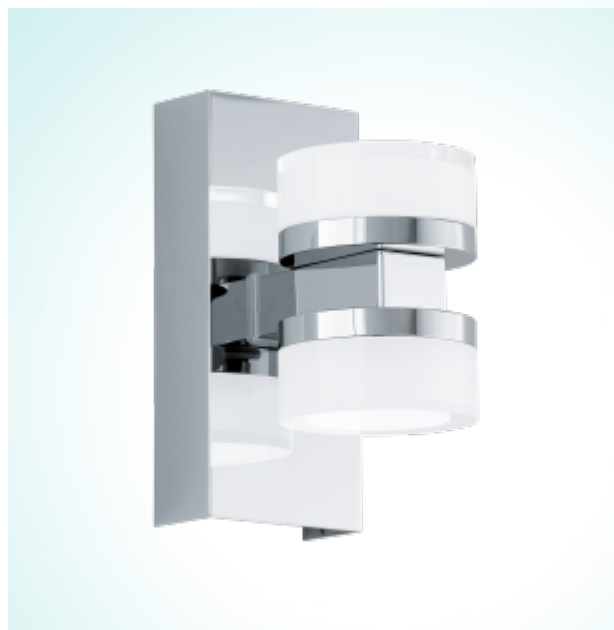

94651

ROMENDO

LED

General Information

Article: 94651
Lighting Type: wall luminaire
Collection: Style
EAN Code: 9002759946517

Dimensions

Depth: 70 mm
Height: 155 mm
Overhang: 120 mm
Weight: 0.722 kg

Illuminant

Socket: LED
Illuminant: LED
Delivery: incl.
Wattage: 2x 4,5W
Luminous Flux: 960 lm
Luminous Colour: 3000K warm white
Average Lifetime: 25,000 h
Energy Efficiency: A+

Material & Colour

Enclosure Material: steel
Enclosure Colour: chrome
Glass / Shade Material: plastic
Glass / Shade Colour: clear, satinated

Technical Information

Protection Rating: IP44
Protection Class: 2
Line Voltage: 220-240V,50/60Hz
Operation Voltage: 12V

Technical changes reserved